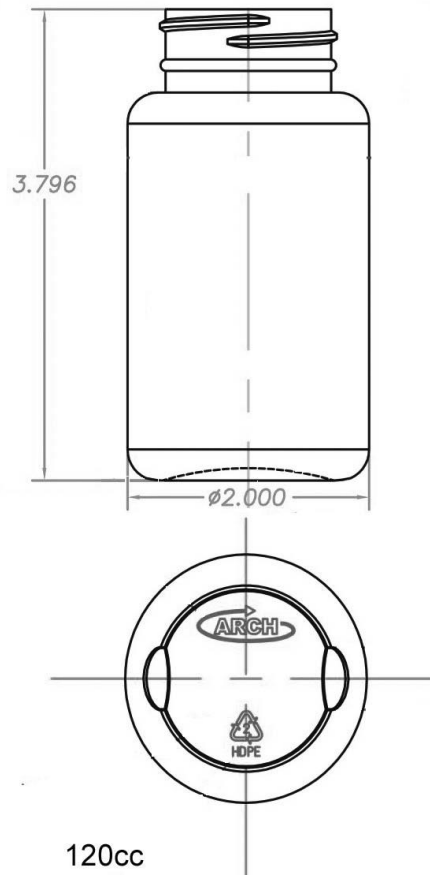

Date Created: 8/18/20

120cc HDPE Round

Bottle Data Sheet

ARCH # 001201-0202
MOLD # A11594, B11932 (Total 8 cavities)
HOUSE RESIN MATERIAL: Marlex HHM5502BN
OVERFLOW CAPACITY: 157ml
HEIGHT: 3.796 Inch
WEIGHT: 15.5 ± 1g
DIAMETER: 2.0 Inch
NECK FINISH: M38SP400 Special

BOTTLE PER BOX: 546
BOTTLE PER PALLET: 10,920
BOTTLE PER 53' TRUCK: 305,760
PALLET WEIGHT: 431 lbs
STOCK COLORS: White