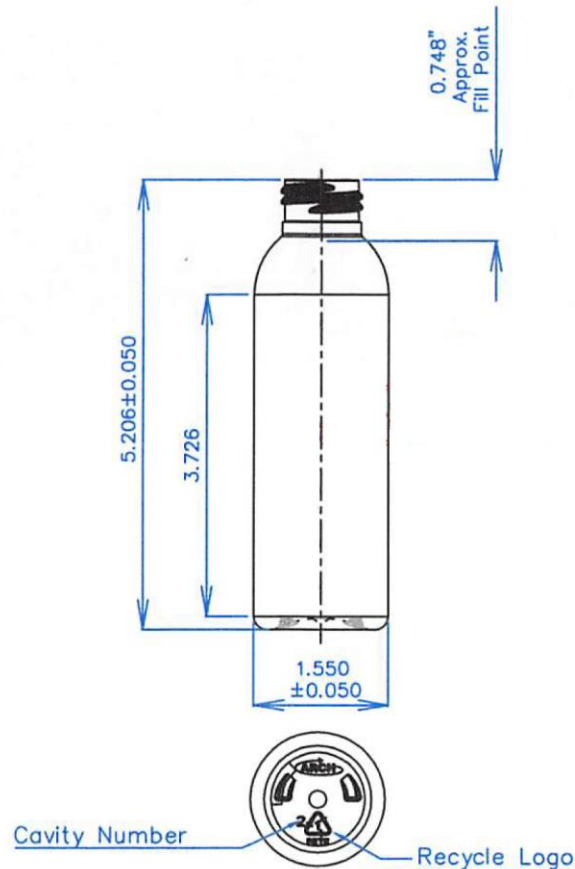

Date Created: 8/18/20

4oz PET Cosmo Round

Bottle Data Sheet

ARCH # 062PE21
MOLD # N96931 – 5 Cavities (#1 to #5)
HOUSE RESIN MATERIAL: DAK Laser+C(E60A)
OVERFLOW CAPACITY: 130.0 ± 5.0ml
HEIGHT: 5.206 ± 0.050 Inch
WEIGHT: 15.0 ± 1.0 g
DIAMETER: 1.550 ± 0.050 Inch
NECK FINISH: M24SP410 (Two Turns)

BOTTLE PER BOX: 540
BOTTLE PER PALLET: 10,800
BOTTLE PER 53' TRUCK: 302,400
PALLET WEIGHT: 463 lbs
STOCK COLORS: Amber, White, Clear