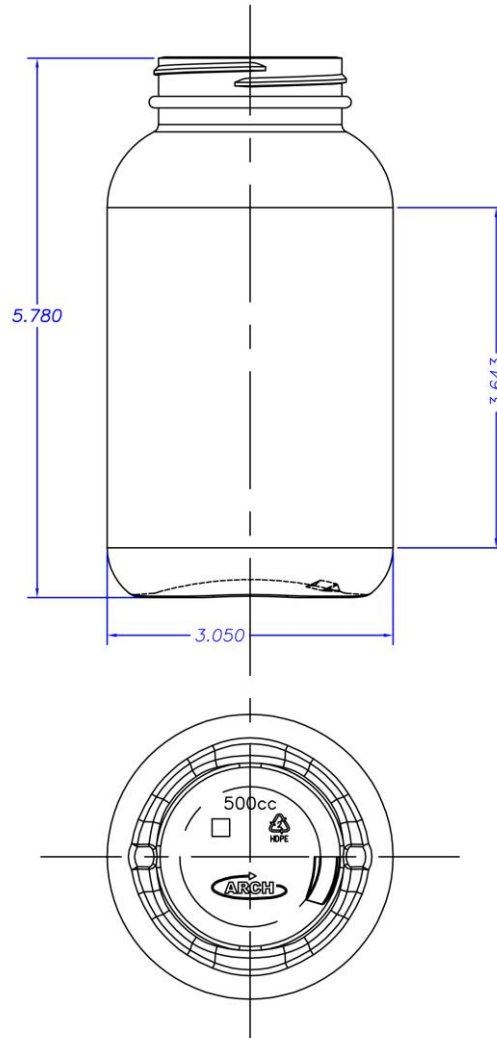

Date Created: 8/18/20

Bottle Data Sheet

500cc HDPE Round

ARCH # 004211-0202

MOLD # 14118-N (Total 8 cavities)

HOUSE RESIN MATERIAL: Marlex HHM5502BN

OVERFLOW CAPACITY: 570ml

HEIGHT: 5.780 ± 0.050 Inch

WEIGHT: 36.7 ± 2.5g

DIAMETER: 3.050 ± 0.060 Inch

NECK FINISH: M53SP400

BOTTLE PER BOX: 160

BOTTLE PER PALLET: 3,200

BOTTLE PER 53' TRUCK: 86,400

PALLET WEIGHT: 365 lbs

STOCK COLORS: White