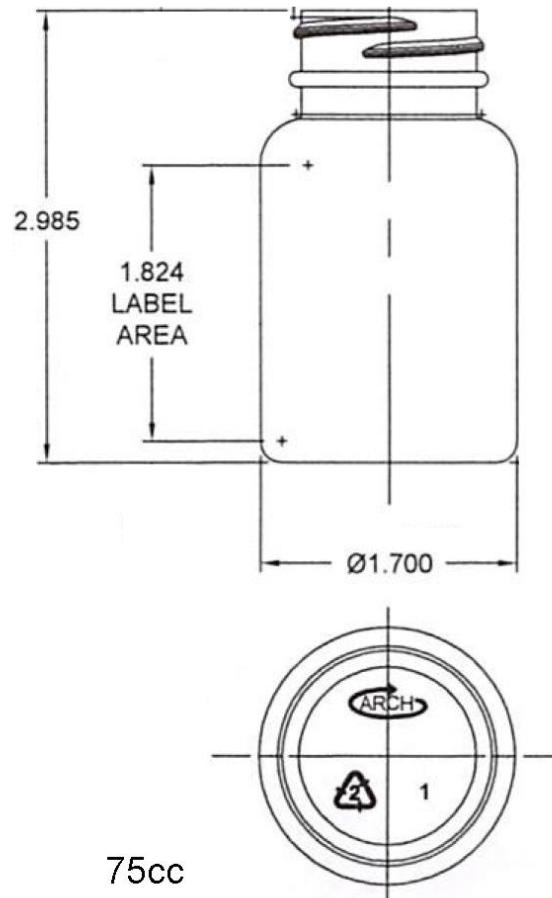

Date Created: 8/18/20

75cc HDPE Round

Bottle Data Sheet

ARCH # 035210-0202

MOLD # MB-1821

HOUSE RESIN MATERIAL: Marlex HHM5502BN

OVERFLOW CAPACITY: 83.5 ± 3.5ml

HEIGHT: 2.985 ± 0.047 Inch

WEIGHT: 10.0 ± 1.0g

DIAMETER: 1.700 ± 0.031 Inch

NECK FINISH: M33SP400

BOTTLE PER BOX: 850

BOTTLE PER PALLET: 17,000

BOTTLE PER 53' TRUCK: 476,000

PALLET WEIGHT: 483 lbs.

STOCK COLORS: White, Amber